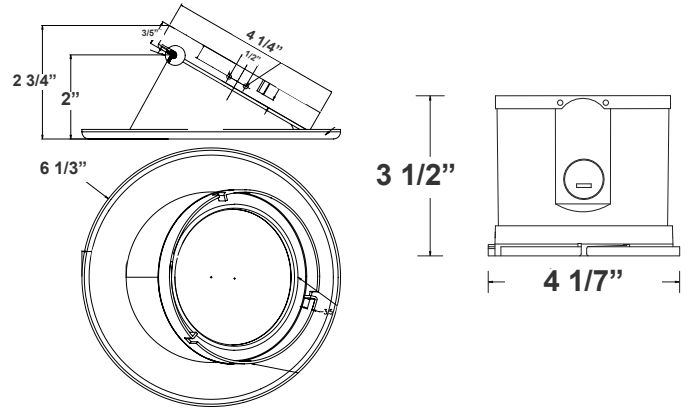

Note: _____

Type: _____

Selection:

Ideal for hotel, offices, retail outlets, restaurant, parking garages, conference room, education facilities and more.

2 3/4" (H) X 4 1/4" (W) X 6 1/3" (D)

Features

- 4" Haze & White Finish TRIM
- MCT: The switch is on the light engine
- Mounting Options: Recessed
- 5-Year Warranty
- Lifespan: 50,000 hrs.