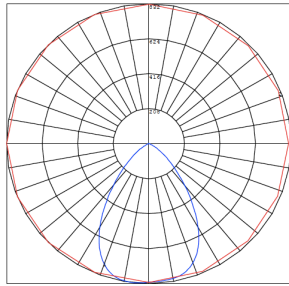

Phone: (877) 805-2252 | Fax: (877) 805-2252
www.westgatemfg.com

Photometrics: CRLC4-15W-MCT-A-D

BUG Rating: B1-U1-G0

15W 5000K, Area 25" x 25" Mounting Height: 9'

Other Views:

Hazel

CRLC-EGN-15W-MCT-D

+